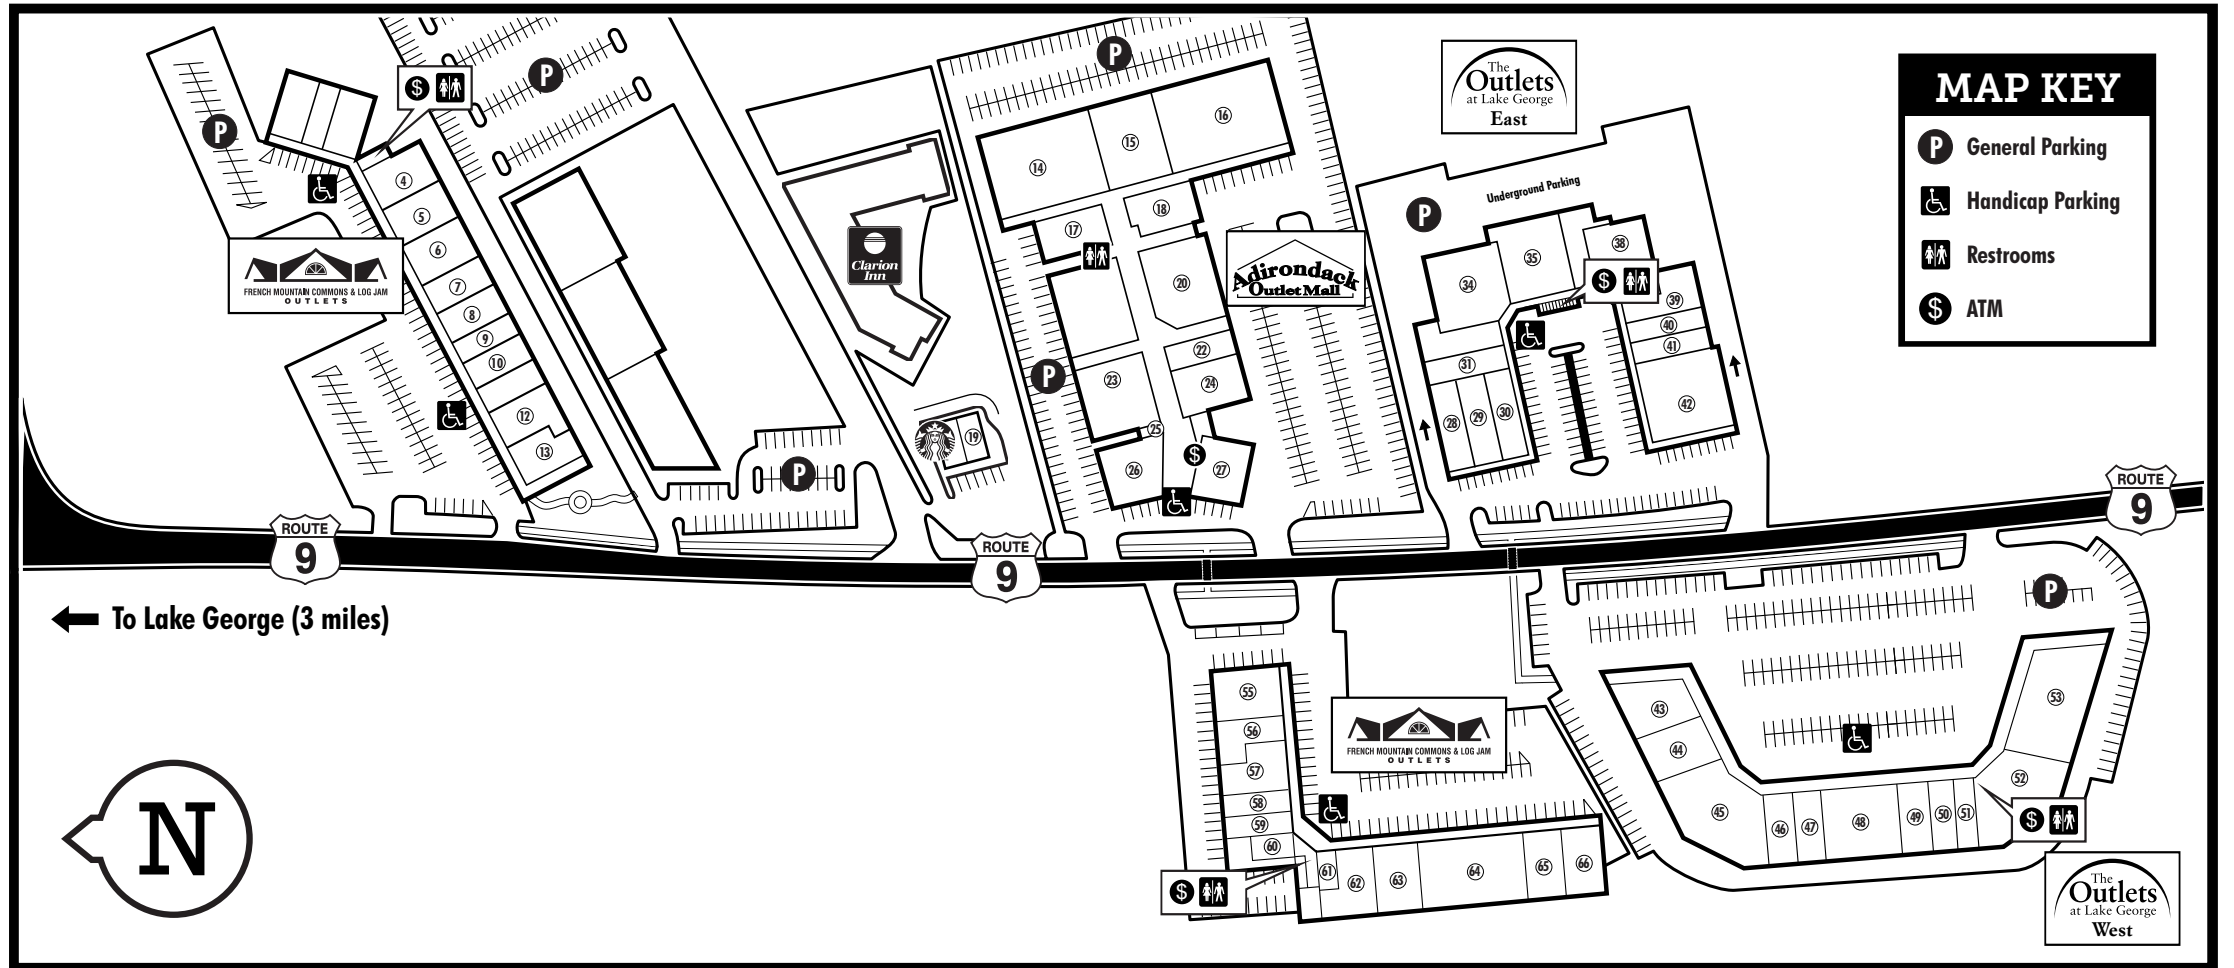

## Log Jam Outlet Center

- 4. Le Creuset ..... 518.792.1483
- 5. Chico's ..... 518.793.0597
- 6. Big Moose Furniture Outlet ..... 518.793.3530
- 7. All Things Home ..... 518.792.1483
- 8. Wine & Spirits Outlet ..... 518.792.1483
- 9. GUESS ..... 518.761.7061
- 10. Sleep & Spas ..... 518.792.1483
- 12. Brooks Brothers ..... 518.798.0948
- 13. Carter's Outlet ..... 518.792.0403

## Adirondack Outlet Mall

- 14. L.L. Bean Outlet ..... 888.615.9978
- 15. Hanesbrands ..... 518.798.0580
- 16. Artie's Camping & More ..... 518.792.1269
- 17. Wax 'n' Wicks ..... 518.793.2161
- 18. Winklepickers ..... 518.338.3560
- 19. 25 Silver Boutique ..... 518.741.0100
- 20. Famous Footwear Outlet ..... 518.223.1145
- 22. Perfume Warehouse ..... 518.761.1181
- 23. Eddie Bauer Outlet ..... 518.793.2047
- 24. The Children's Place ..... 518.926.7209
- 25. Moose on the Loose Deli ..... 518.227.0409
- 26. Under Armour ..... 518.761.6787
- 27. Timberland ..... 518.793.2682

## The Outlets at Lake George East

- 28. Crocs ..... 518.793.3875
- 29. Pepper Palace ..... 800.684.3358
- 30. Michael Kors Outlet ..... 518.761.4086
- 31. Vera Bradley ..... 518.761.6028
- 34. Levi's Outlet Store ..... 518.793.7836
- 35. Columbia Sportswear ..... 518.793.3875
- 38. Lane Bryant Outlet ..... 518.746.4114
- 39. Coach Factory Store ..... 518.793.9015
- 40. Asics ..... 518.761.2042
- 42. Polo Ralph Lauren Factory Store ..... 518.798.4002

## Conveniently Located

Just 1/4 mile north of Exit 20 of Interstate 87  
(Adirondack Northway) 3 miles south of Lake George Village  
and 20 miles north of Saratoga Springs.

[www.factoryoutletsatlakegeorge.com](http://www.factoryoutletsatlakegeorge.com)