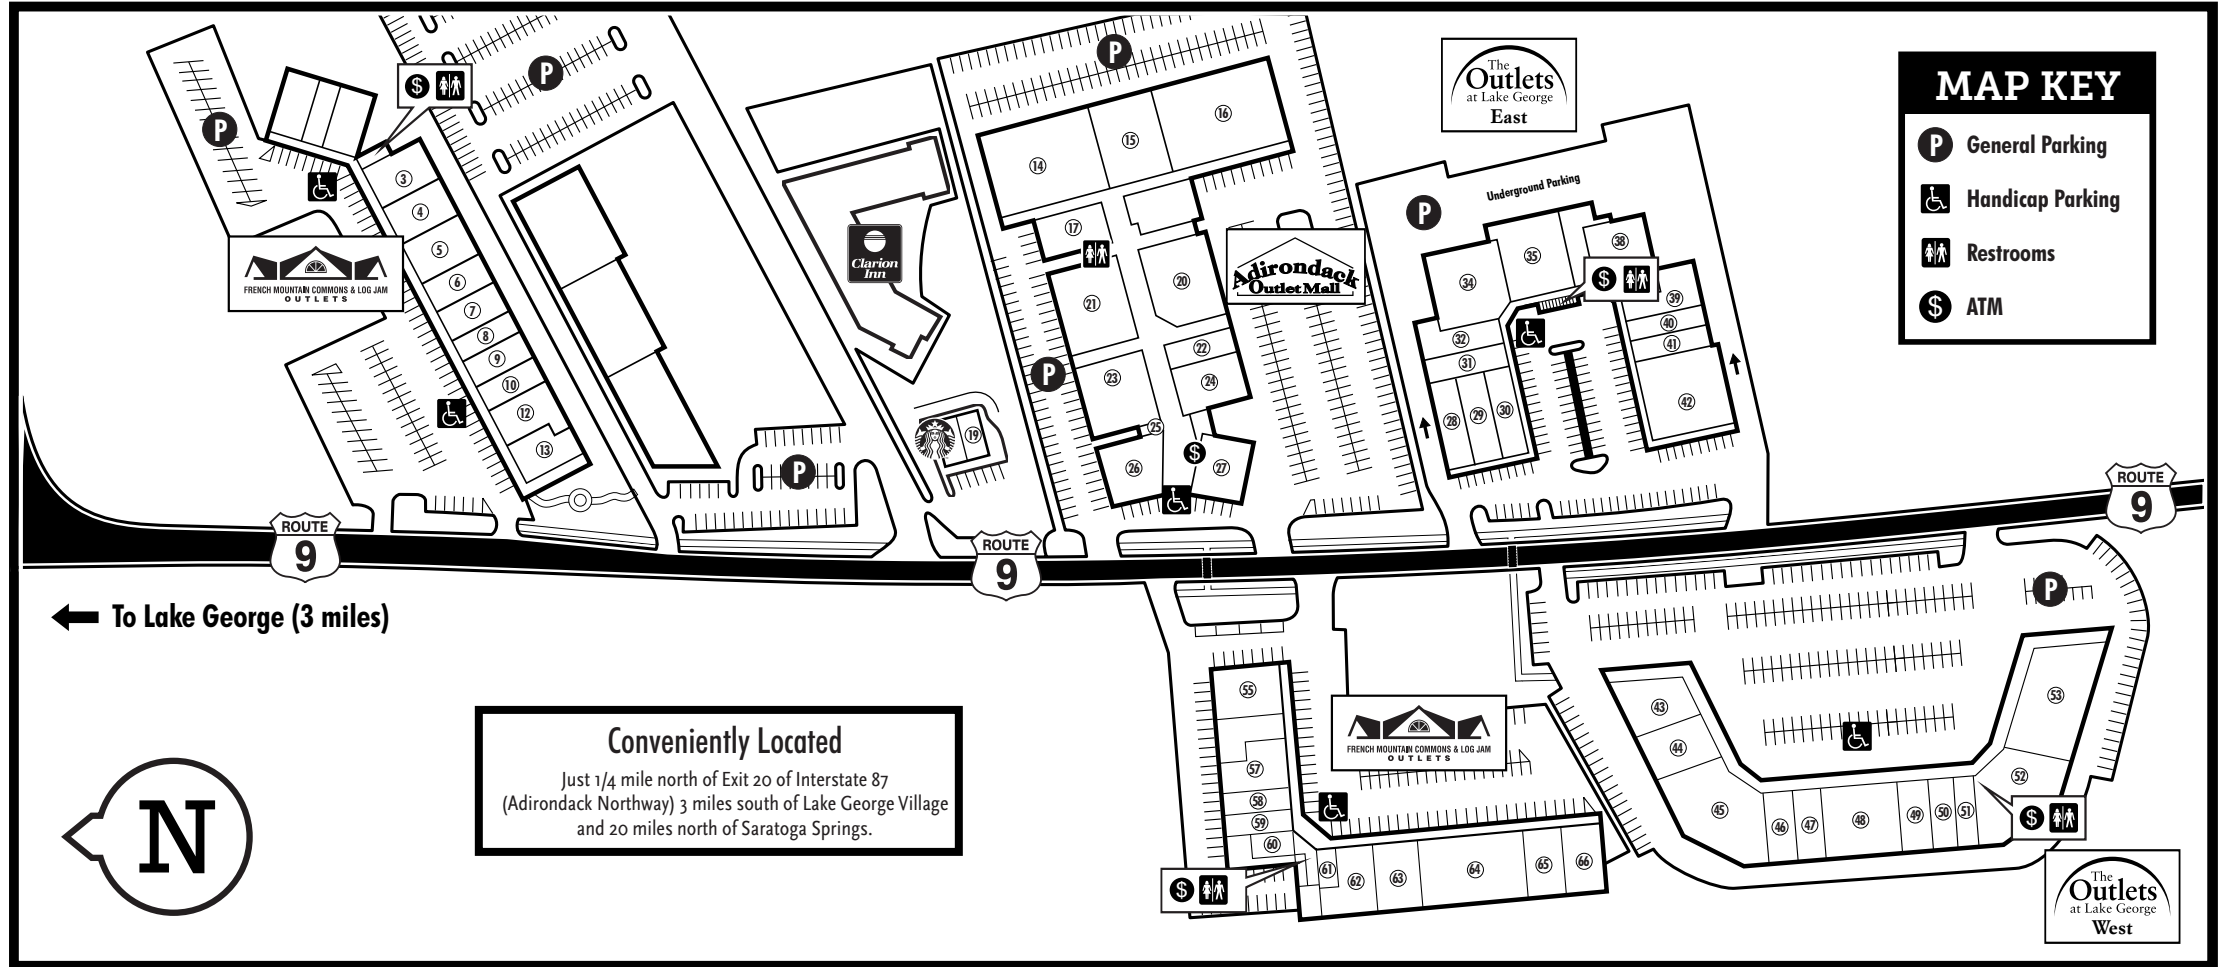

MAP KEY

- P** General Parking
- Handicap Parking
- Restrooms
- \$** ATM

← To Lake George (3 miles)

Conveniently Located
Just 1/4 mile north of Exit 20 of Interstate 87
(Adirondack Northway) 3 miles south of Lake George Village
and 20 miles north of Saratoga Springs.

Log Jam Outlet Center

- 3. Le Creuset 518.792.1483
- 4. Chico's 518.793.0597
- 5. Big Moose Furniture Outlet 518.793.3530
- 6. All Things Home 518.792.1483
- 7. Ann Taylor Factory Store 518.792.1483
- 8. Wine & Spirits Outlet 518.792.1483
- 9. GUESS 518.761.7061
- 10. Sleep & Spas 518.792.1483
- 12. Brooks Brothers 518.798.0948
- 13. Carter's Outlet 518.792.0403

Adirondack Outlet Mall

- 14. L.L. Bean Outlet 888.615.9978
- 15. Hanesbrands 518.798.0580
- 16. Artie's Camping & More 518.792.1269
- 17. Wax 'n' Wicks 518.793.2161
- 19. 25 Silver Boutique 518.741.0100
- 20. Famous Footwear Outlet 518.223.1145
- 21. Rocket Fizz 518.636.5444
- 22. Perfume Warehouse 518.761.1181
- 23. Eddie Bauer Outlet 518.793.2047
- 24. The Children's Place 518.926.7209
- 25. Moose on the Loose Deli 518.227.0409
- 26. Under Armour 518.761.6787
- 27. Timberland 518.793.2682

French Mountain Commons Outlet Center

- 55. Banana Republic Factory Store 518.743.1685
- 57. GO! Calendars, Toys, Games, Books .. 518.792.1483
- 58. Merrell Shoes 518.792.3014
- 59. The Candy Space 518.792.1483
- 60. Moose on the Loose Deli 518.745.1171
- 61. Sunglass Hut 518.798.5958
- 62. Sperry 518.792.1483
- 63. Coastal Society 518.792.1483
- 64. Gap Outlet 518.798.3485
- 65. Rack Room Shoes 518.792.1483
- 66. J. Crew 518.792.1483